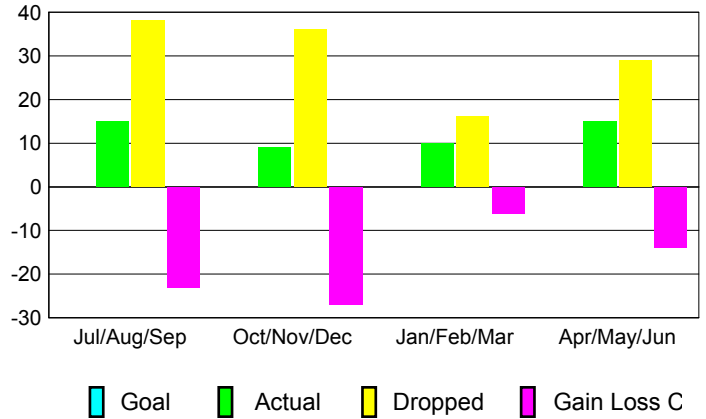

GMT: **GARY ANDERSON**

Location: **ILLINOIS**

GMT CA: **1**

CLUBS

Month	New Club Goal	Actual New Clubs	Actual Dropped Clubs	Gain/Loss of Clubs
2012-2013				
Jul/Aug/Sep		0	1	-1
Oct/Nov/Dec		0	1	-1
Jan/Feb/Mar		0	0	0
Apr/May/June		0	0	0
Totals		0	2	-2

Club Results 2012-2013
Goal, New, Dropped, Gain/Loss

YTD Status Quo Clubs 2012-2013

Status Quo Clubs Compared to Status Quo Members

Club Gain/Loss 2012-2013

MEMBERSHIP

Month	Net Memb Goal	Actual New Memb	Actual Dropped Memb	Gain/Loss of Memb
2012-2013				
Jul/Aug/Sep		15	38	-23
Oct/Nov/Dec		9	36	-27
Jan/Feb/Mar		10	16	-6
Apr/May/June		15	29	-14
Totals		49	119	-70

Membership Results 2012-2013
Goal, New, Dropped, Gain/Loss

Gender Comparison 2012-2013

Membership Gain/Loss 2012-2013