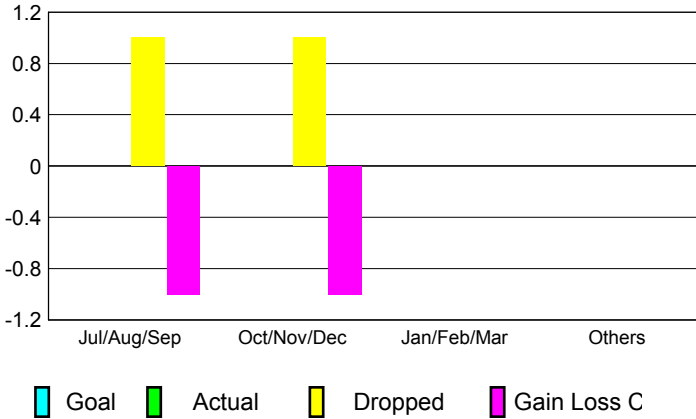

GMT: **GARY ANDERSON**

Location: **ILLINOIS**

GMT CA: **1**

CLUBS

Month	New Club Goal	Actual New Clubs	Actual Dropped Clubs	Gain/Loss of Clubs
2012-2013				
Jul/Aug/Sep		0	1	-1
Oct/Nov/Dec		0	1	-1
Jan/Feb/Mar		0	0	0
Apr/May/June		0	0	0
Totals		0	2	-2

Club Results 2012-2013
Goal, New, Dropped, Gain/Loss

YTD Status Quo Clubs 2012-2013

Status Quo Clubs Compared to Status Quo Members

Club Gain/Loss 2012-2013

MEMBERSHIP

Month	Net Memb Goal	Actual New Memb	Actual Dropped Memb	Gain/Loss of Memb
2012-2013				
Jul/Aug/Sep		15	38	-23
Oct/Nov/Dec		9	36	-27
Jan/Feb/Mar		10	16	-6
Apr/May/June		15	29	-14
Totals		49	119	-70